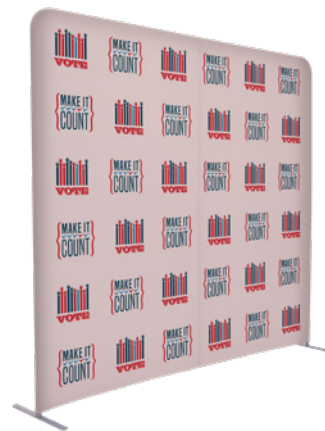

### SAIL SIGNS & BANNERS

Sail signs are designed to move in the wind, making them truly hard to miss. They are available in multiple shapes and sizes. Banners are made to get you noticed. Full-color banners are available single- or double-sided and come in both indoor and outdoor options.

## SIGNICADE DELUXE A-FRAME

The Signicade Deluxe is perfect for outdoor use. Its durable plastic frame stands up to weather without rust or maintenance. When it's not in use, simply fold it flat; it takes up very little space in storage. Signboards slide in and out with ease, and an imprinted chalkboard insert is also available.

**PRICES ARE SUBJECT TO CHANGE.**  
 Visit [showdowndisplays.com](http://showdowndisplays.com) for current pricing.

ASI: 87188 PPAI: 254687 SAGE: 67383 UPIC: SHOWDOWN

starting at  
**\$566.50**  
(C)

and starting at  
**\$192.60**  
(C)

## OVER-THE-TOP DISPLAYS & STANDARD THROWS

These two products are the perfect tabletop combo. Over-the-Top Displays come in a variety of looks and fit 6' or 8' tables and are printed on 100% recycled media. Standard table throws drape over a table to complete the look. This combination is ideal for registering voters or providing information.